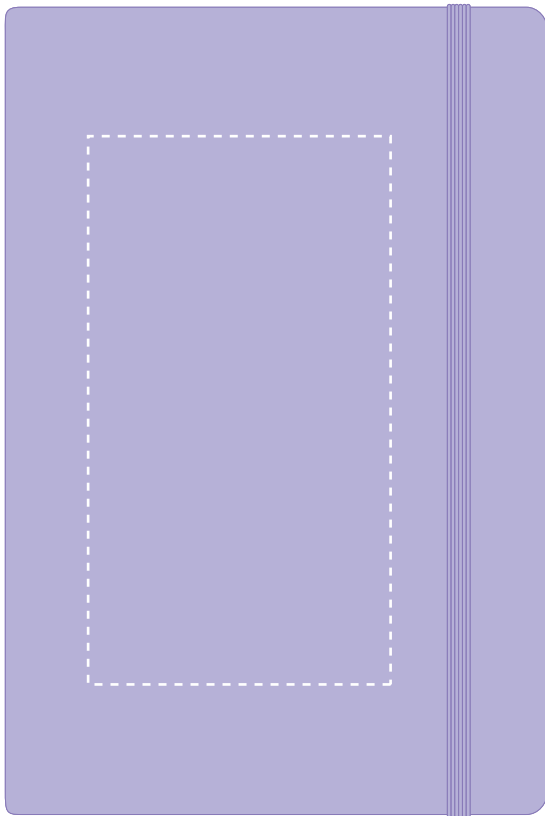

We stock this item in the following colours

PANTONE REFERENCE(S)

● Debossing / Foil Blocking

Product Image for visualisation - colours may vary

ARTWORK SCALE 50%

- CENTRED TO PRINT AREA
- CENTRED TO NOTEBOOK

ARTWORK SCALE 50%

- CENTRED TO PRINT AREA
- CENTRED TO NOTEBOOK

The dashed line is to demonstrate print area and will not appear on your printed item

PLEASE NOTE:

- All colours including print and product are for visual purposes only and should not be regarded as the actual colour of the product and print.
- Some products may vary from batch to batch and may differ from previous orders.
- The colour and texture of a product can also have an effect on the final print colour.
- By approving this order we accept that you understand these terms.

To proceed, please approve visual via the online system.

ARTWORK SCALE 100%
Max print area: 145mm x 80mm

ARTWORK SCALE 100%
Max print area: 145mm x 80mm