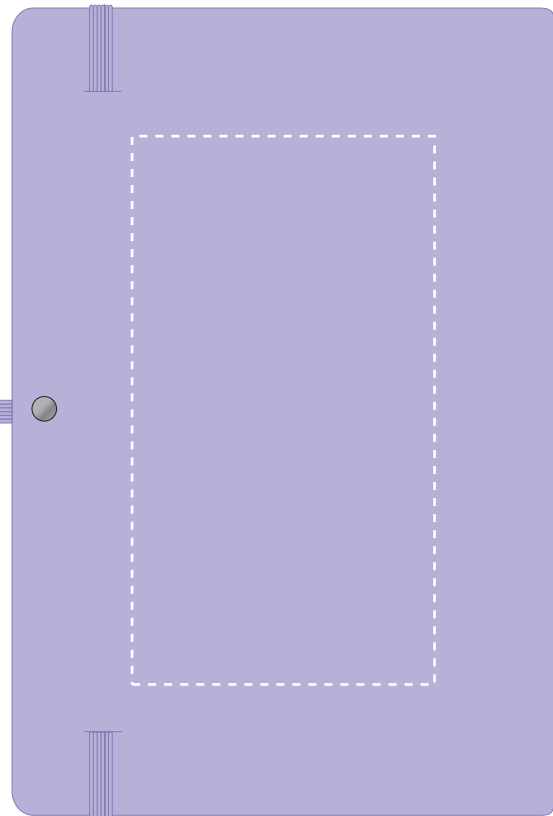

We stock this item in the following colours

PANTONE REFERENCE(S)

● Debossing / Foil Blocking

Product Image for visualisation - colours may vary

ARTWORK SCALE 50%

- CENTRED TO PRINT AREA
- CENTRED TO NOTEBOOK

ARTWORK SCALE 50%

- CENTRED TO PRINT AREA
- CENTRED TO NOTEBOOK

The dashed line is to demonstrate print area and will not appear on your printed item

PLEASE NOTE:

- All colours including print and product are for visual purposes only and should not be regarded as the actual colour of the product and print.
- Some products may vary from batch to batch and may differ from previous orders.
- The colour and texture of a product can also have an effect on the final print colour.
- By approving this order we accept that you understand these terms.

To proceed, please approve visual via the online system.

ARTWORK SCALE 100%
Max print area: 145mm x 80mm

ARTWORK SCALE 100%
Max print area: 145mm x 80mm